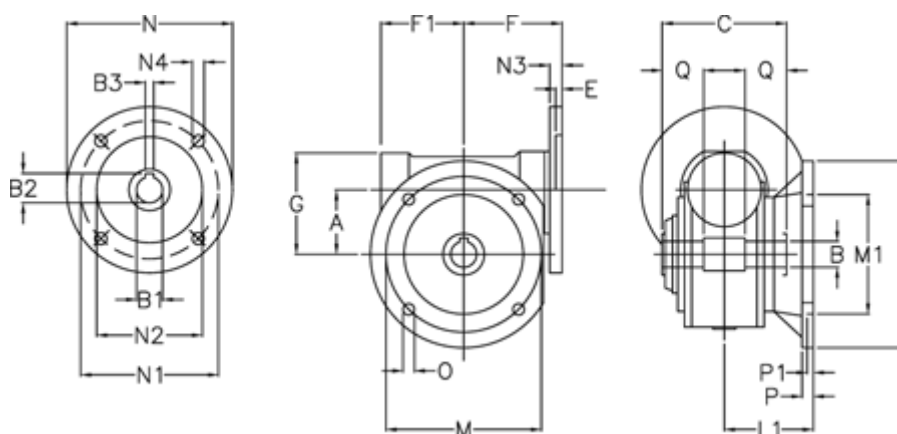

Data Sheet

Article number: 390218501054010

Description: Worm gear
VF 185-FC2-10-100B5, without lubrication

Measures

A	= 185.4	F1	= 205	N2	= 180
B	= 60 H7	G	= 267	N3	= 16
B1	E7 = 28	L	= 400	N4	= 13
B2	= 31.3	L1	= 155.5	O	= 22
B3	H9 = 8	M	= 350	P	= 22
C	= 190	M1	= 280	P1	= 13
E	= 4	N	= 250	Q	= 65
F	= 217	N1	= 215		